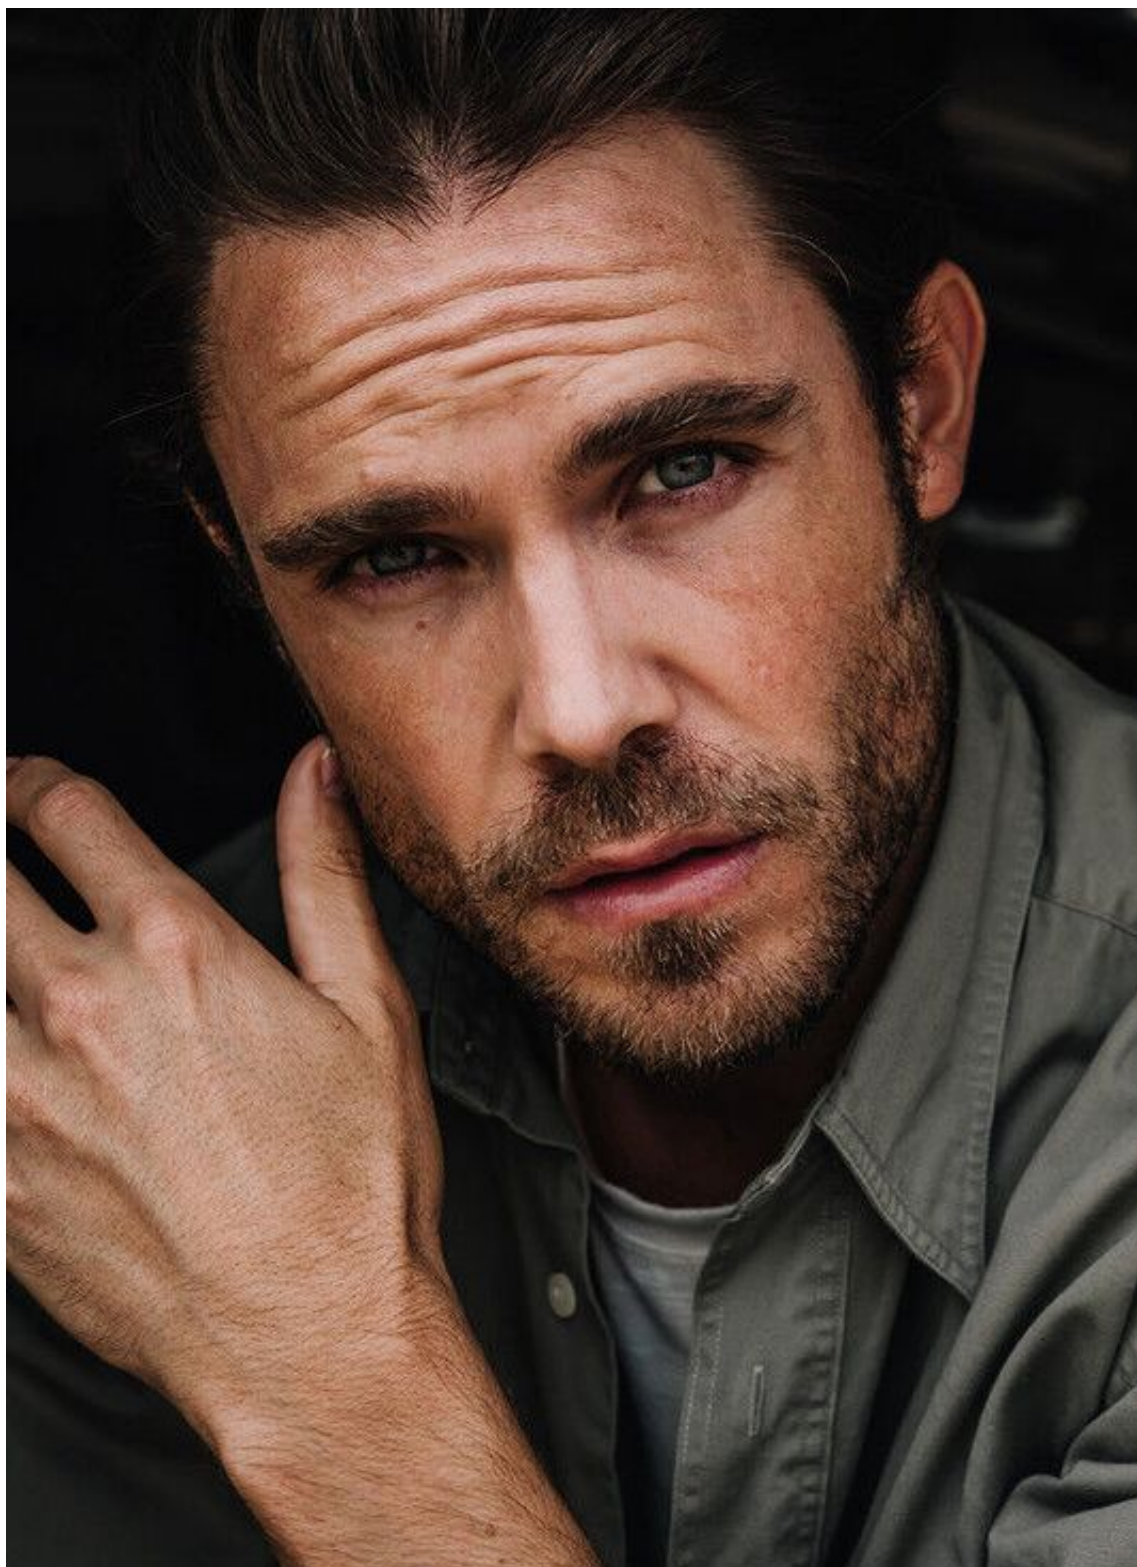

# VICTOR VERSLUIJS

height 6'0.5 · bust 37" · waist 30" · hips 38.5" · suit 48  
shoes size 44 EU/13 US/10 UK · hair brown · eyes blue-green

# VICTOR VERSLUIJS

height 6'0.5 · bust 37" · waist 30" · hips 38.5" · suit 48  
shoes size 44 EU/13 US/10 UK · hair brown · eyes blue-green

MGM  
MODELS

MGM  
MODELS